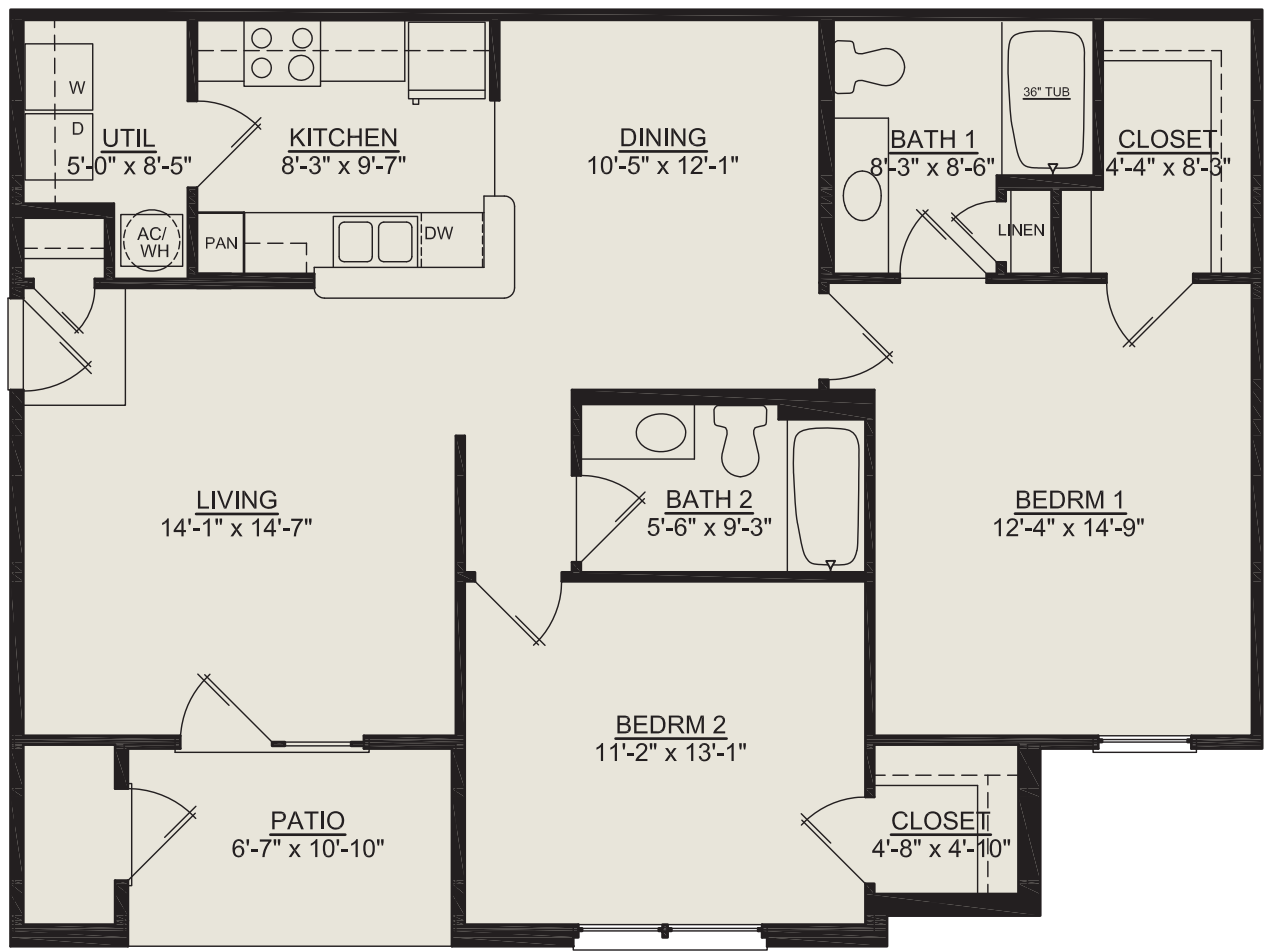

PHASE II

2-Bedroom Interior Unit :: 2-Bath :: 1110 sq. ft.

R E S O R T S T Y L E L I V I N G

865-539-9130 or 877-539-9130 toll free

Professionally Managed by IMS, Inc. 865-522-5500